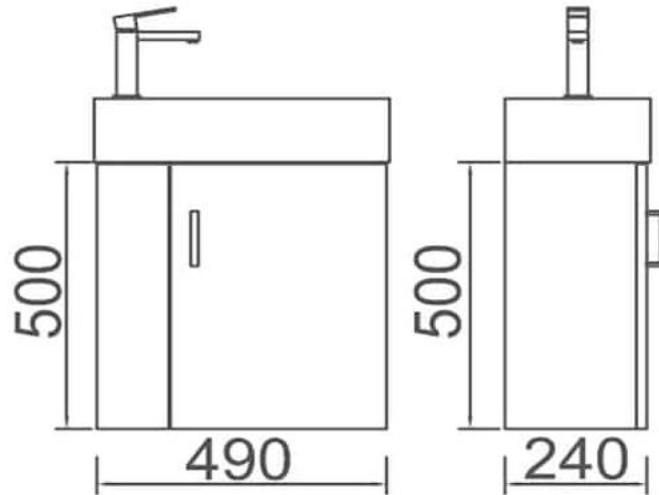

PICCOLO 50W

SPECIFICATIONS

PICCOLO 50W Vanity

Size: W490xD245xH500mm

Material: MDF

White Gloss Finish

Ceramic Top with 1 Taphole

1 Door with Square Chrome Handles

WARRANTY INFORMATION:

Cabinet Structure - **5 Years**

Ceramic Tops - **15 Years**

Hardware and Labour - **1 year**

ZENMO
Zen-inspired, Modern Living

ADDRESS: 42 Castro Way, Derrimut VIC 3026

PHONE: (03) 8390 6300

OFFICE: ect_sales@outlook.com

SERVICE: ect_service@outlook.com

WEBSITE: www.zenmo.com.au

PICCOLO 50

SPECIFICATIONS

PICCOLO 50 Vanity

Size: W490xD245xH740mm

Material: MDF