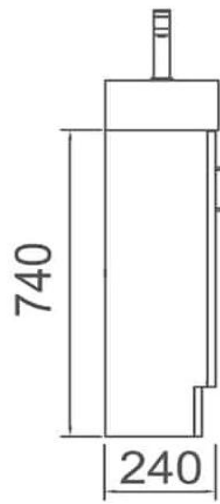

PICCOLO 50W

SPECIFICATIONS

PICCOLO 50W Vanity

Size: W490xD245xH500mm

Material: MDF

White Gloss Finish

Ceramic Top with 1 Taphole

1 Door with Square Chrome Handles

WARRANTY INFORMATION:

Cabinet Structure - **5 Years**

Ceramic Tops - **15 Years**

Hardware and Labour - **1 year**

ZENMO
Zen-inspired, Modern Living

ADDRESS: 42 Castro Way, Derrimut VIC 3026

PHONE: (03) 8390 6300

OFFICE: ect_sales@outlook.com

SERVICE: ect_service@outlook.com

WEBSITE: www.zenmo.com.au

PICCOLO 50

SPECIFICATIONS

PICCOLO 50 Vanity

Size: W490xD245xH740mm

Material: MDF