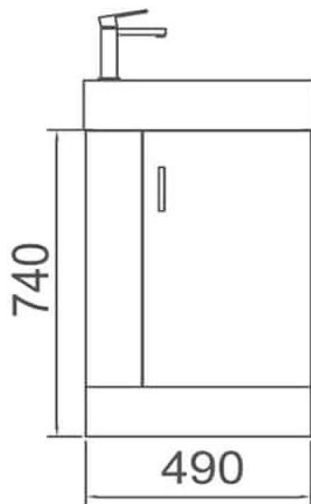

PICCOLO 50W

SPECIFICATIONS

PICCOLO 50W Vanity

Size: W490xD245xH500mm

Material: MDF

White Gloss Finish

Ceramic Top with 1 Taphole

1 Door with Square Chrome Handles

WARRANTY INFORMATION:

Cabinet Structure - **5 Years**

Ceramic Tops - **15 Years**

Hardware and Labour - **1 year**

ZENMO
Zen-inspired, Modern Living

ADDRESS: 42 Castro Way, Derrimut VIC 3026

PHONE: (03) 8390 6300

OFFICE: ect_sales@outlook.com

SERVICE: ect_service@outlook.com

WEBSITE: www.zenmo.com.au

PICCOLO 50

SPECIFICATIONS

PICCOLO 50 Vanity

Size: W490xD245xH740mm

Material: MDF